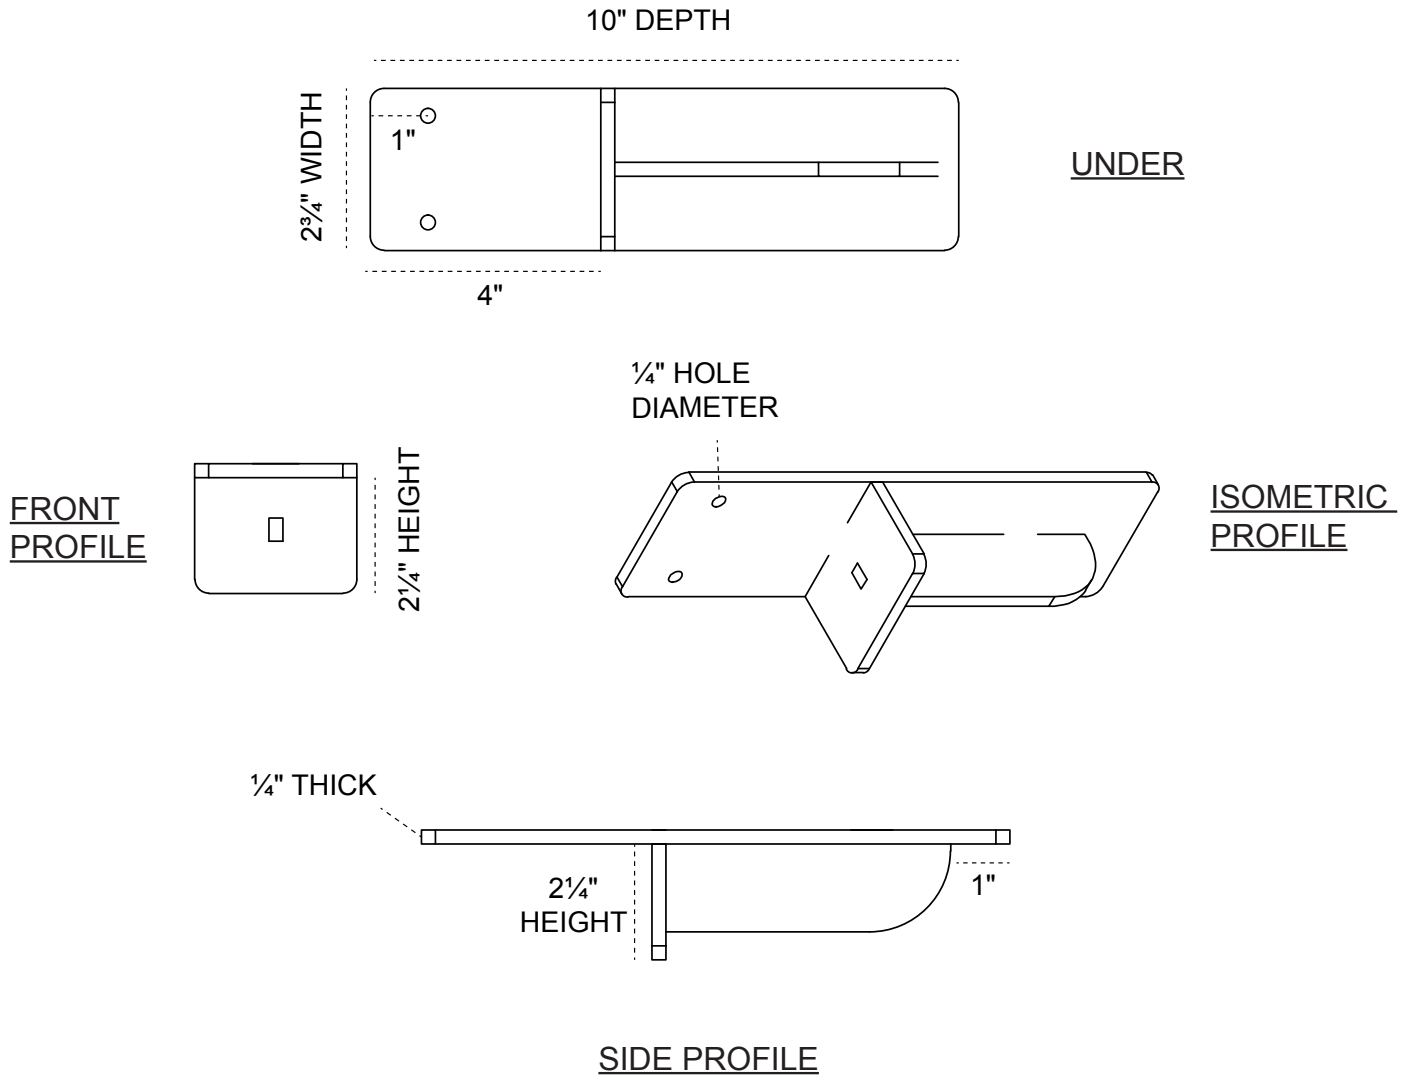

3-INCH W X 10-INCH D X 2-INCH H HEATON SUPPORT

HEAVY-DUTY 1/4" THICK

AVAILABLE IN:
STAINLESS STEEL
ZINC PLATED STEEL
POWDER COATED BLACK

BKTM03X10X02HESS
BKTM03X10X02HECRS
BKTM03X10X02HEPBL

P:866.607.0453 | F: 866.591.3143
2300 W. Main St. | Clarksville, TX 75426
sales@ekenamillwork.com | www.ekenamillwork.com